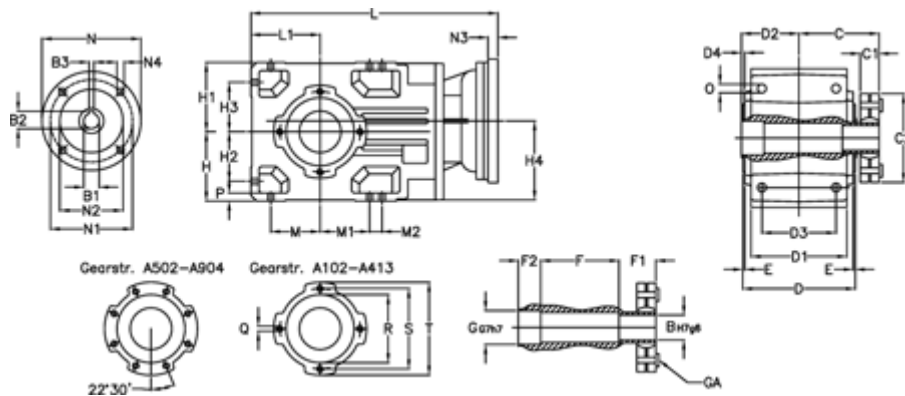

# Data Sheet

Article number: 29600201035235  
 Description: Bevel helical gearbox  
 A202US-10,3-P90B5

## Measures

B = 30	D1 = 110	F2 = 36	L = 325.5	N3 = -
B1 = 24	D2 = 60	G = 32	L1 = 80	N4 = M10x12
B2 = 27.3	D3 = 90	GA = 14,5 NM	M = 60.0	O = 9.5
B3 = 8	d4 = 4.5	H = 80	M1 = 60.0	P = 9
C = 89.5	Description = A202US-xx-P90 B5	H1 = 80	M2 = -	Q = M8x15
C1 = 23	E = 3.0	H2 = 60.0	N = 200	R = 95
C2 = 72.0	F = 77.5	H3 = 60.0	N1 = 165	S = 115
D = 136	F1 = 36.0	H4 = 93.0	N2 = 130	T = 140